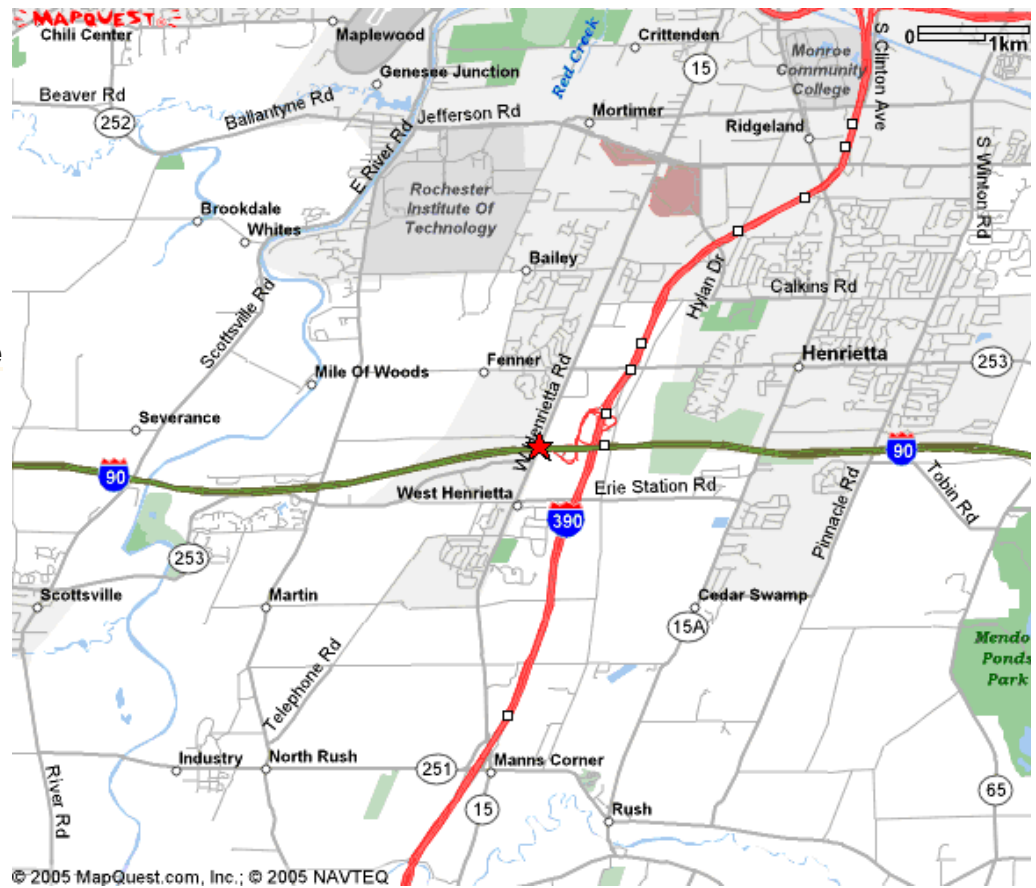

- Home
- Photo Tour
- Reservations
- Location & Directions
- Event Planning
- Event Menus
- Restaurants/Lounge
- Area Links
- Employment Opportunities
- Contact Us

Location & Directions

R-I-T Inn & Conference Center

5257 West Henrietta Road

W. Henrietta, NY 14586

USA

Phone: (585) 359-1800

Fax: (585) 359-1349

From The Rochester International Airport

1. Turn right onto Brooks Avenue.
2. Veer right onto I-190 South to Exit 12 - Route 253 (Lehigh Station Road).
3. Turn right onto Route 253.
4. Turn left onto Route 15 - West Henrietta Road.
5. Travel 1/2 mile and the RIT Inn and Conference Center will be on your right.

From The North

1. Take I-190 South to Exit 12 - Route 253 (Lehigh Station Road).
2. Turn right onto Route 253.
3. Turn left onto Route 15 - West Henrietta Road.
4. Travel 1/2 mile and the RIT Inn and Conference Center will be on your right.

From The South

1. Take I-190 North to Exit 12 - Route 253 (Lehigh Station Road).