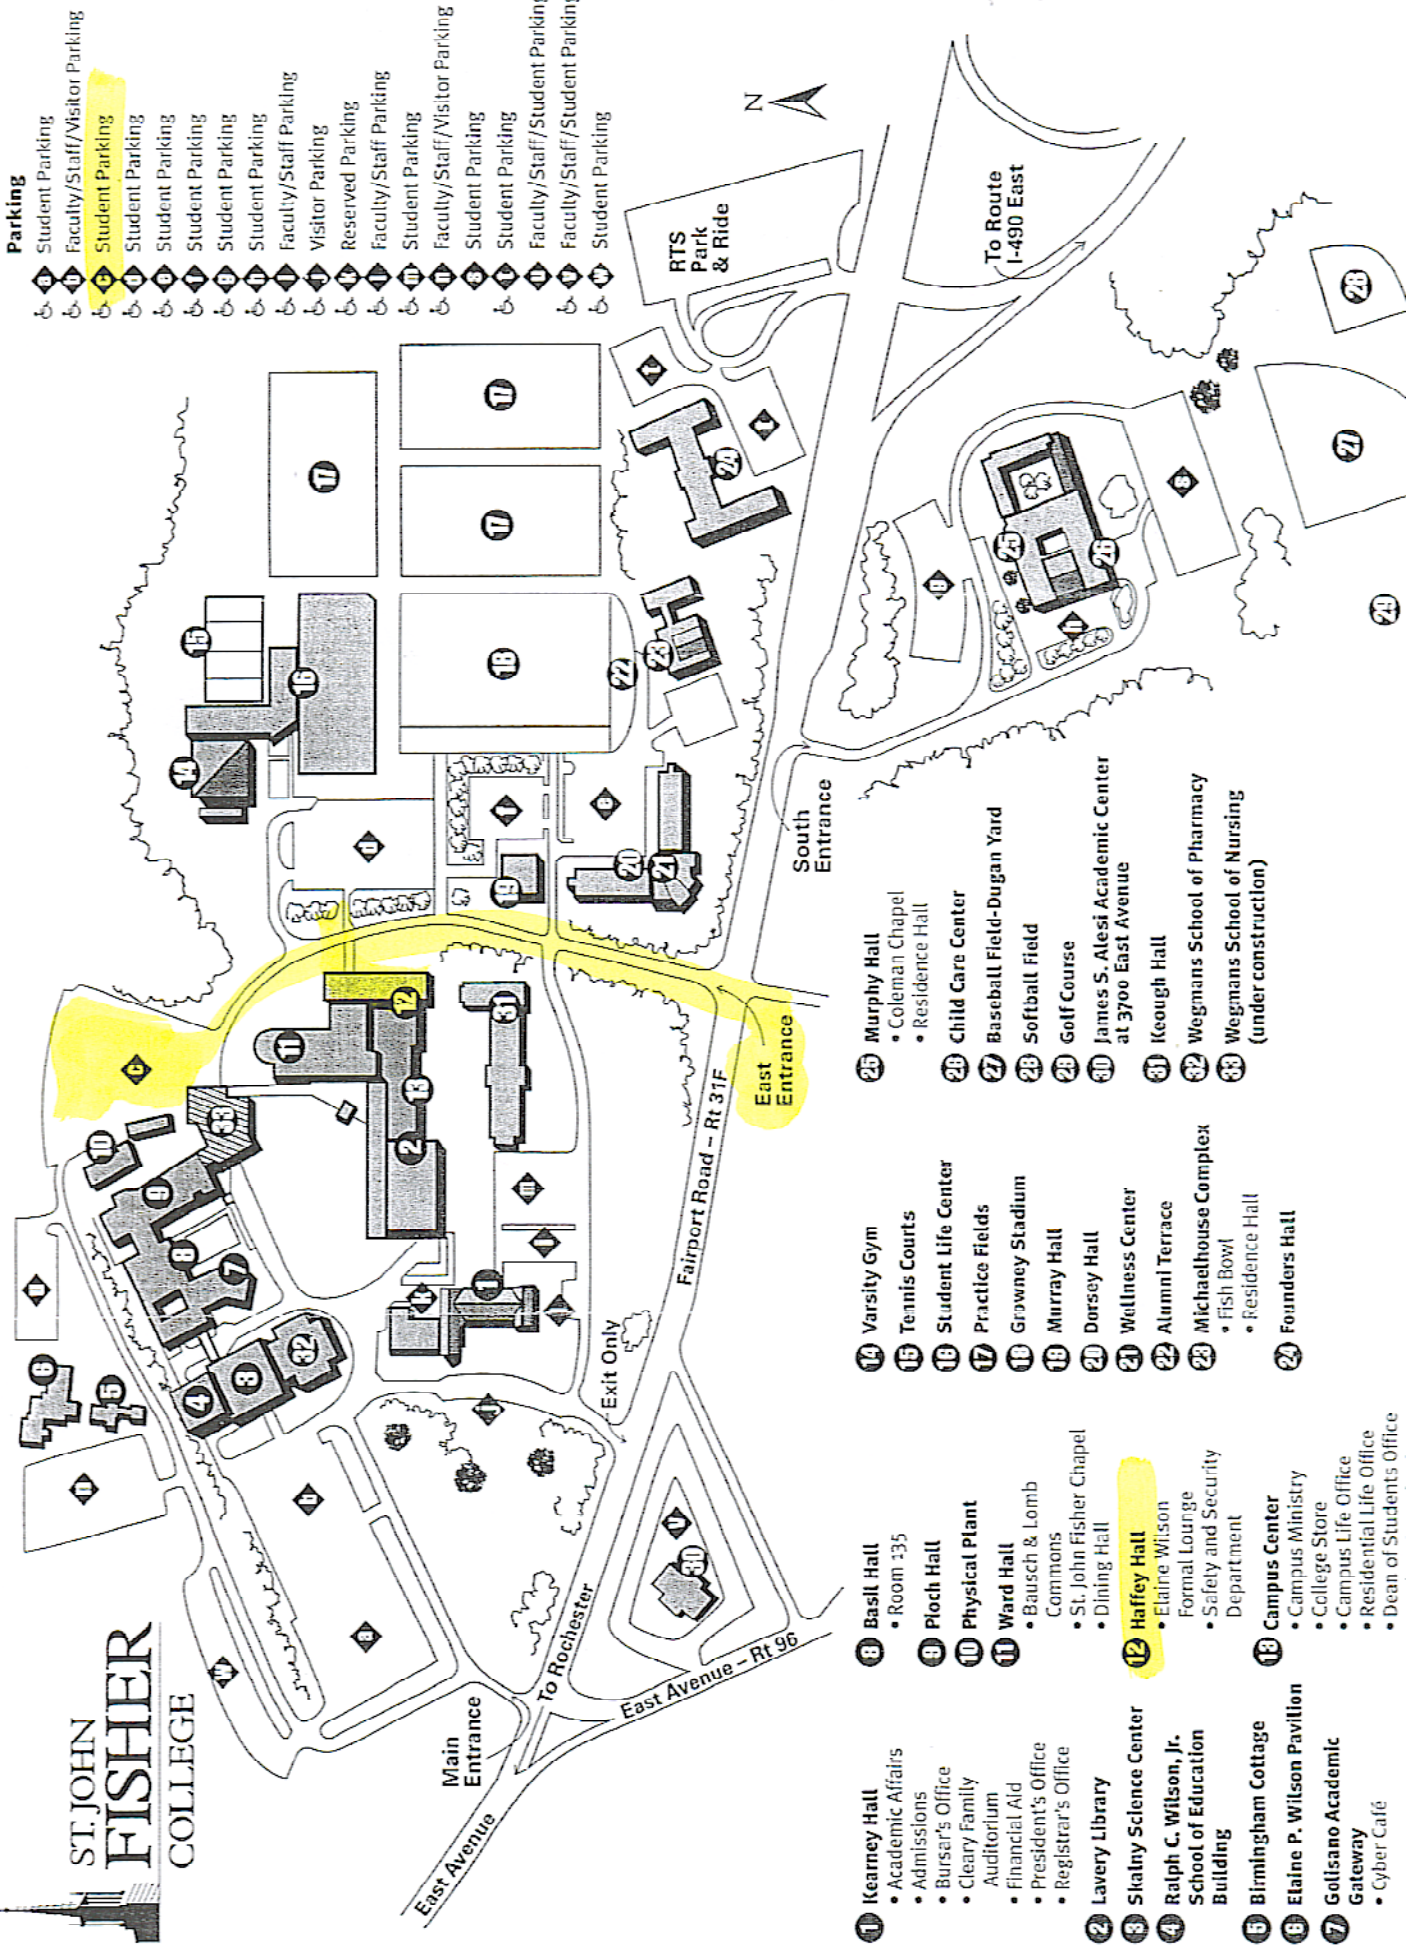

ST. JOHN FISHER COLLEGE

- Parking**
- Student Parking
 - Faculty/Staff/Visitor Parking
 - Student Parking
 - Student Parking
 - Student Parking
 - Student Parking
 - Student Parking
 - Student Parking
 - Faculty/Staff Parking
 - Visitor Parking
 - Reserved Parking
 - Faculty/Staff Parking
 - Student Parking
 - Faculty/Staff/Visitor Parking
 - Student Parking
 - Student Parking
 - Faculty/Staff/Student Parking
 - Faculty/Staff/Student Parking
 - Student Parking

- 1 Kearney Hall**
 - Academic Affairs
 - Admissions
 - Bursar's Office
 - Cleary Family Auditorium
 - Financial Aid
 - President's Office
 - Registrar's Office
- 2 Lavery Library**
- 3 Slatny Science Center**
- 4 Ralph C. Wilson, Jr. School of Education Building**
- 5 Birmingham Cottage**
- 6 Elaine P. Wilson Pavilion**
- 7 Golisano Academic Gateway**
 - Cyber Café

- 14 Varsity Gym**
- 15 Tennis Courts**
- 16 Student Life Center**
- 17 Practice Fields**
- 18 Gowney Stadium**
- 19 Murray Hall**
- 20 Dorsey Hall**
- 21 Wellness Center**
- 22 Alumni Terrace**
- 23 Michaelhouse Complex**
 - Fish Bowl
 - Residence Hall
- 24 Founders Hall**

- 25 Murphy Hall**
 - Coleman Chapel
 - Residence Hall
- 26 Child Care Center**
- 27 Baseball Field-Dugan Yard**
- 28 Softball Field**
- 29 Golf Course**
- 30 James S. Alesi Academic Center at 3700 East Avenue**
- 31 Keough Hall**
- 32 Wegmans School of Pharmacy**
- 33 Wegmans School of Nursing (under construction)**